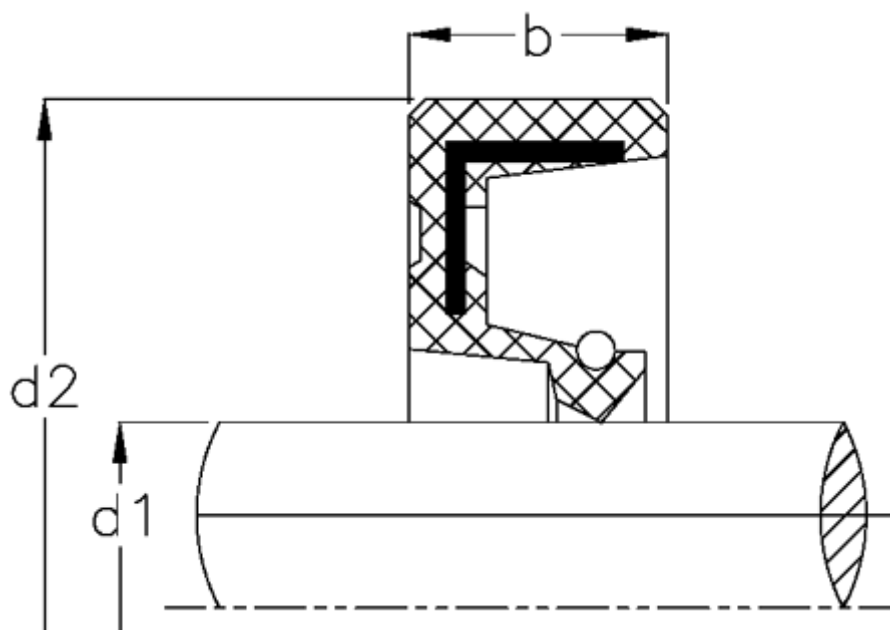

Data Sheet

Article number: 170104000720070000

Description: KLEE Rotary shaft seal WA 4072/7
NBR nitrile rubber, standard

Measures

b	= 7
d1	= 40
d2	= 72
Material	= NBR